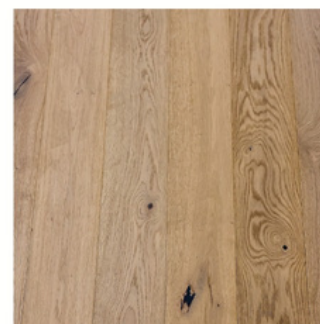

#### WIDTH:

- 7.5"
- 8.5"
- 9.5"
- 10.5"

#### EDGES :

- BUSH HAMMERED
- SQUARE

COLOR VARIATION / RANGE

FILLED KNOTS\*  
SMOOTH, EASED EDGES\*