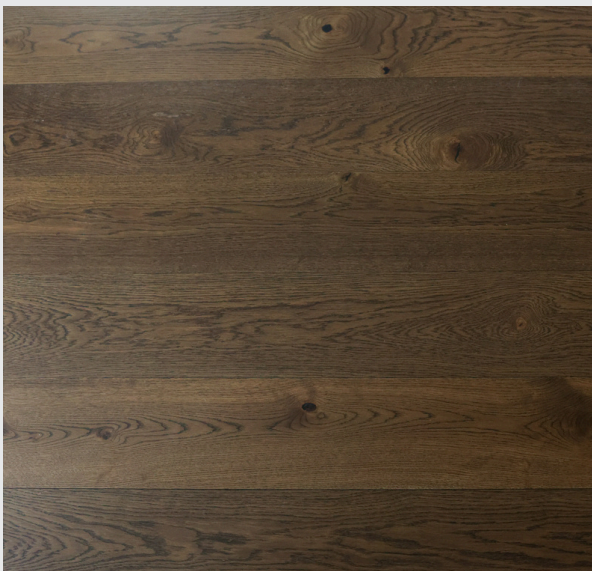

## Chateau

The European Wood Collection is made up of hand-selected European French Oak top layers. Our Engineered wood is available in a variety of elegant traditional patterns including Herringbone and timeless Chevron. The Engineered floors are suitable for different climates. This specific wood is made to expand and contract depending on humidity and temperature and is moisture resistant. The floors are constructed of layers including a thick European French Oak-top layer, and our multi ply core™ premium substrate suitable for use with radiant and underfloor heating systems. All of our Engineered floors are FSC Certified with UV oil finish for easy maintenance and preservation of your hardwood floors.