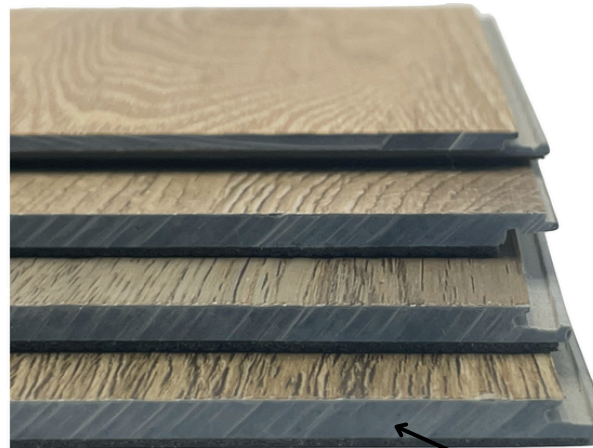

To Order

☎ 888 735 3370

🌐 Europeanco.com

Limestone Core