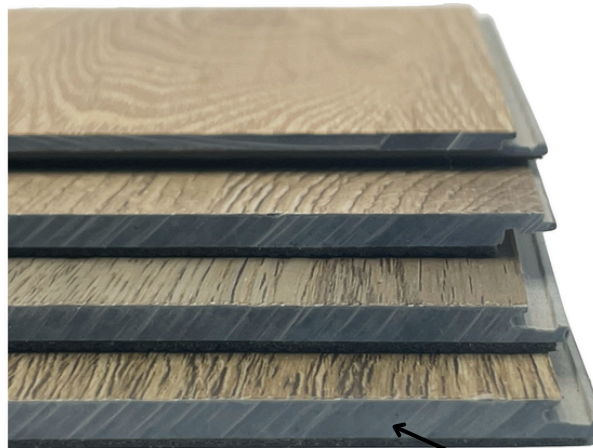

To Order

☎ 888 735 3370

🌐 Europeanco.com

Limestone Core