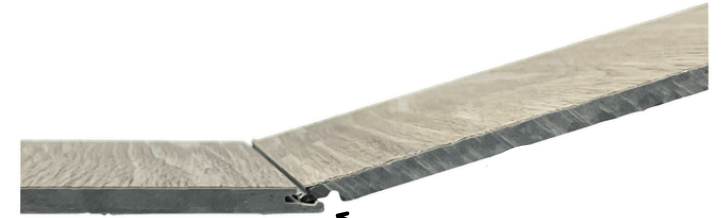

EUROPEAN COMPANY

LVP & LVT Collection Amsterdam

Our LVP and LVT flooring options, featuring a limestone core, offer an unparalleled flooring experience. Designed to withstand the demands of any environment, these floors provide a sophisticated and luxe look with a “real-wood” appearance. Featuring a click system installation, they are not only durable and easy to install, but also cost-effective, making them an excellent choice for any space.

OPTIONS

LVP: Luxury Vinyl Plank
LVT: Luxury Vinyl Tile

Click System Installation

Specs

WEAR LAYER:
• .30 MM

THICKNESS:
• 5 MM

EMBOSSING:
• DEEP EMBOSSED

SIZE:
• 7" x 48" LVT
• 7" x 72" LVP